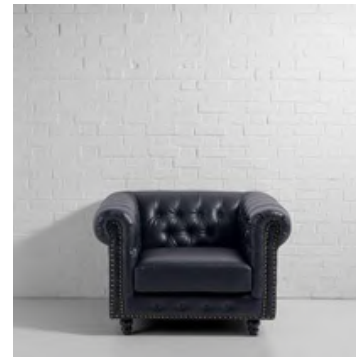

BLACK CHESTERFIELD ARMCHAIR