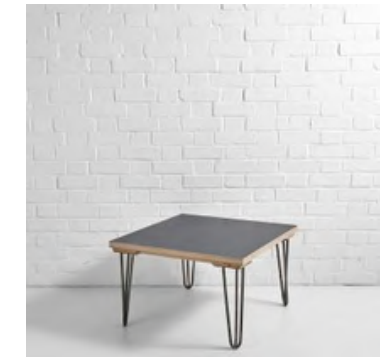

# LOW TABLES

HOXTON COFFEE TABLE

WHITE SQUARE LOW TABLE

ROUND CAGE SIDE TABLE

VITEL SIDE TABLE

LYON COFFEE TABLE

GOLD CONSOLE TABLE

BODRUM COFFEE TABLE

BODRUM SIDE TABLE

WHITE SCANDI COFFEE TABLE

BLACK SCANDI COFFEE TABLE

WHITE SCANDI SIDE TABLE

BLACK SCANDI SIDE TABLE

## CHAIRS

CONFERENCE CHAIR

BANQUET CHAIR

GOLD WIRE CHAIR

TOLIX CHAIR

OXFORD CHAIR