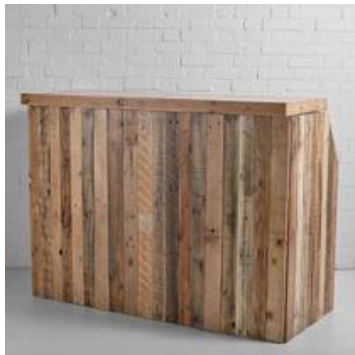

## CATERING

CHAMPAGNE FLUTE [36 PIECES]

HI-BALL GLASS [25 PIECES]

WHITE WINE GLASS [30 PIECES]

RED WINE GLASS [25 PIECES]

PALLET WOOD BAR

TALL FRIDGE

BOTTLE FRIDGE