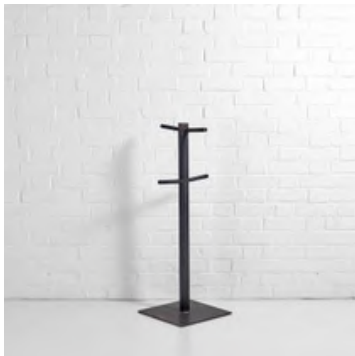

CARRIER BAG HOLDER